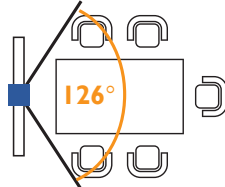

Suggested Setup

— Display ■ Camera ■ Field of View

Product Specifications

	DVY21	DVY22	DVY23	
Camera	Dimensions (H × W × D)	30 mm × 102 mm × 46 mm (1.18 in × 4.02 in × 1.81 in)	56 mm × 220 mm × 93 mm (2.20 in × 8.66 in × 3.65 in)	150 mm × 181 mm × 116 mm (5.90 in × 7.13 in × 4.55 in)
	Weight	0.15 kg (0.33 lbs)	0.53 kg (1.17 lbs)	1.38 kg (3.04 lbs)
	Sensor	1080P FHD	4K UHD	1080P FHD
	Resolution	1080p, 720p, SD @ 30 fps	Main stream : 4K, 1080p, 900p, 720p @ 30 fps Sub stream : 720p, 480p, 172p @30 fps	1080p, 720p, SD @ 30 fps
	Field of view	Horizontal: 87° Vertical: 50° Diagonal: 88°	Horizontal: 120° Vertical: 85° Diagonal: 126°	Horizontal: 55° Vertical: 31° Diagonal: 63°
	Zoom	-	Digital : 4x	Optical : 20x / Digital : 10x
	Pan Tilt	-	Digital	±170° -30° to 90°
	Pan Tilt speed	-	-	100°/sec 45°/sec
	Focus	Fixed	Auto and manual	Auto and manual
	Auto framing	-	Yes	-
	Preset positions	-	10	Remote: 10 / LAN: 255
	Lens type	Glass	Glass	Glass
	Low light performance	0.5 Lux	0.1 Lux	0.5 Lux
Audio	Microphone	Omnidirectional mics	Omnidirectional mics	-
	Effective pickup distance	Up to 5 meters	Up to 8 meters	Subject to the mic you use
	Input	-	-	3.5 mm
	Output	-	-	HDMI, Ethernet, SDI
	Echo cancellation	Yes	Yes	-
Video	Output	USB 2.0	USB 3.0	USB 3.0, HDMI, Ethernet, SDI
Ethernet	RJ-45	-	-	• 1GbE port • Power over Ethernet
Control Interface	In Out	-	-	RS232, RS422, RS485 RS232
Power	Voltage	5V	5V	12V
Compatibility	Operating systems	Windows 7 (1080P/720P), Windows 8.1, Windows 10, macOS 10.10, Linux (UVC), and later versions		
	BenQ displays	CP01K, CS01, SL02K, ST02, RP02, RM02K, RM02S, RE01, RP01K, ST01K, and later models		
	USB	Plug and play		
Package Contents	Included	<ul style="list-style-type: none"> • 1080P FHD webcam • Camera mount (built-in) • USB cable (built-in) 	<ul style="list-style-type: none"> • 4K UHD conference cam • Remote control • Camera mount (built-in) • USB 3.0 Type-B 	<ul style="list-style-type: none"> • 1080P FHD PTZ conference cam • Remote control • Camera mount (built-in) • USB 3.0 Type-B • Power supply