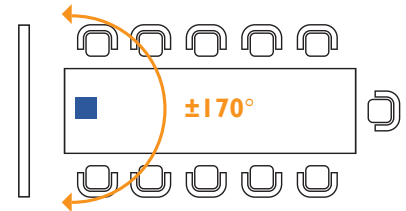

Suggested Setup