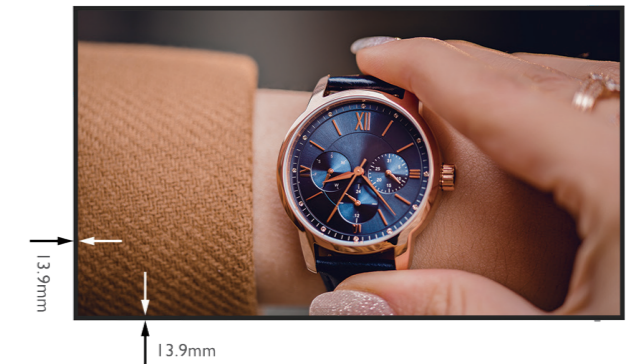

All-in-One

Smart Signage with Ultra-Thin Bezels

BenQ Smart Signage Series

Because it matters

All-in-one smart signage with ultra-thin bezels

The ST02S smart signage series is the ideal digital display solution for small and large businesses. The ultra-thin bezel display comes with stunning 4K UHD resolution, producing eye-catching images in vivid detail.

Designed for Performance & Flexibility

4K UHD Clarity

The 4K UHD resolution (3840 x 2160) provides vivid pictures quality by offering four times more detail and workspace than a 1080p Full HD display.

Bezels made to fit

The thinner the bezels, the more room for your content. The ST02S features slim even bezels, making it the right fit for any type of visual installation. Whether you're using it as retail signage or a digital menu board, its black, sleek, and logo-free finish allows it to easily blend into any type of environment while making your images pop.

Slim & Lightweight

The thin and lightweight design fits any in-store environment. It makes the smart signage ideal as a mounted or portable retail display.

* Only ST4302S/ST5502S support portrait display