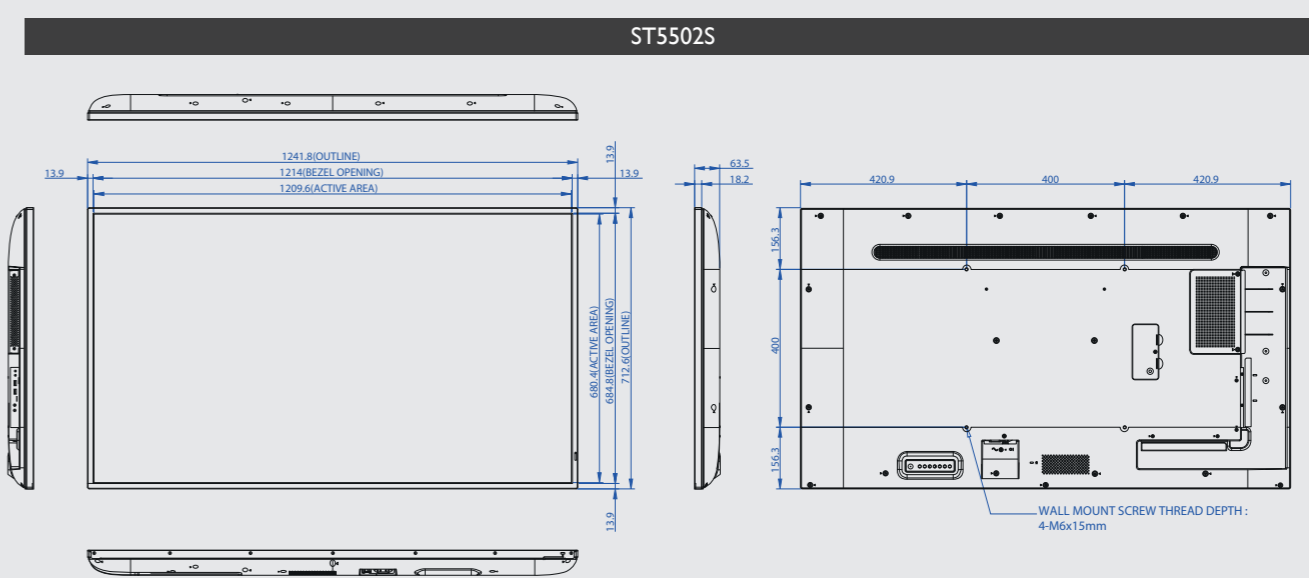

Dimensions

Input / Output Terminals

Bottom side

Left Side

- | No. | Name |
|-----|----------------|
| 1 | LAN |
| 2 | PC LINE IN |
| 3 | DVI (DVI-D) IN |
| 4 | VGA |
| 5 | AUDIO OUT |
| 6 | HDMI I (ARC) |
| 7 | HDMI 2 |
| 8 | RS232 OUT |
| 9 | RS232 IN |
| 10 | USB 1 (2.0) |
| 11 | USB 2 (2.0) |
| 12 | TF |
| 13 | IR OUT |
| 14 | IR IN |