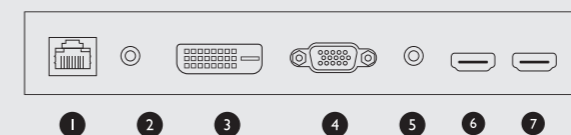

Input / Output Terminals

Bottom side

Left Side