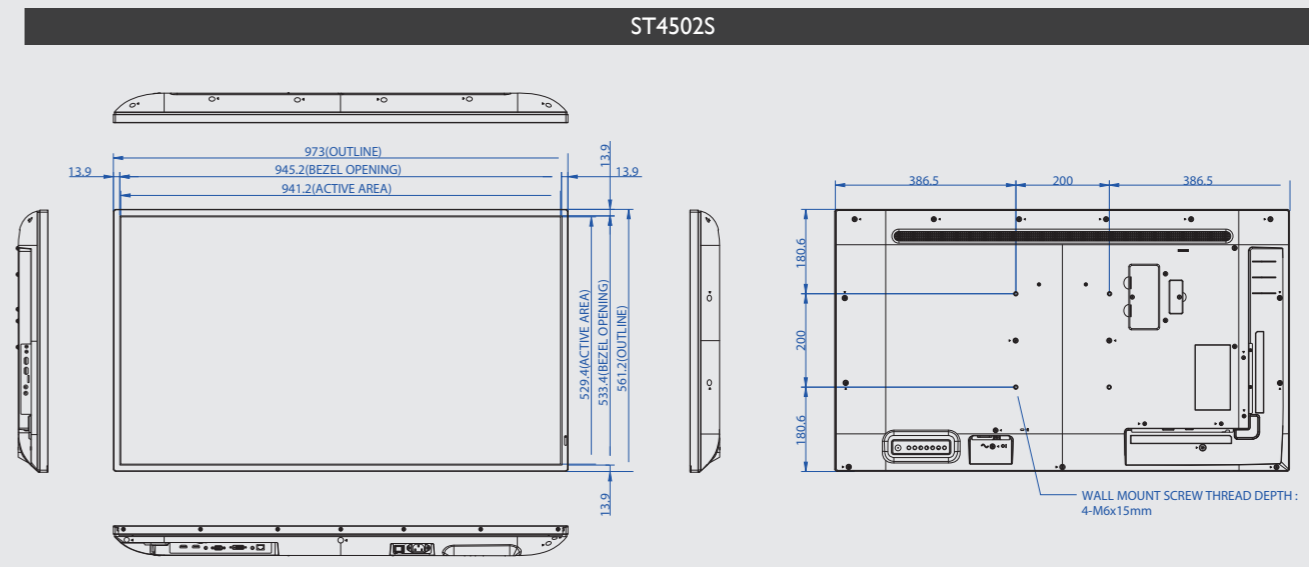

Dimensions

Input / Output Terminals

Bottom side

Left Side

- | No. | Name |
|-----|----------------|
| 1 | LAN |
| 2 | PC LINE IN |
| 3 | DVI (DVI-D) IN |
| 4 | VGA |
| 5 | AUDIO OUT |
| 6 | HDMI I (ARC) |
| 7 | HDMI 2 |
| 8 | RS232 OUT |
| 9 | RS232 IN |
| 10 | USB 1 (2.0) |
| 11 | USB 2 (2.0) |
| 12 | TF |
| 13 | IR OUT |
| 14 | IR IN |