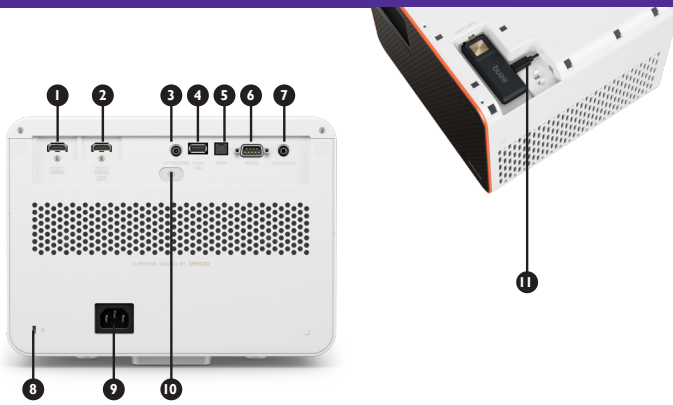

Input and Output Terminals

- 1 HDMI (2.0b, HDCP2.2)
- 2 HDMI (2.0b, HDCP2.2) - (support Audio Return)
- 3 DC 12V Trigger (3.5mm Jack)
- 4 USB TypeA (5V/2.5A power, Service)
- 5 Audio output (S/PDIF) - (support 2 / 5.1-channel audio)
- 6 RS232 input (D-sub 9pin, male)
- 7 Audio output (mini jack)
- 8 Kensington anti-theft lock slot
- 9 AC Power cable inlet
- 10 IR Receiver (Front+Back)
- 11 Hidden Space for ATV dongle - HDMI (2.0b, HDCP2.2) - micro USB cable (5V/1.5A power)