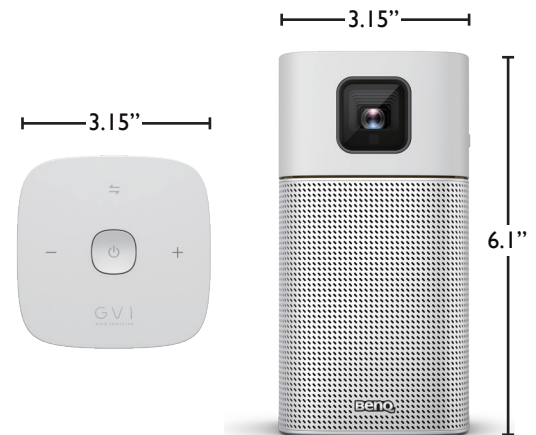

*Usage in dimmer environments is recommended
*Brightness is reduced when unplugged
*Light source life results will vary depending on environmental conditions and usage. Actual product's features and specifications are subject to change without notice.
*The Contrast is measured by Full On Full Off standard.

KEY FEATURES

- Battery-powered mini projector for big-screen entertainment anywhere
- All-in-one USB-C™ port to easily stream media for the perfect travel projector
- Bluetooth speaker mode with immersive chambered audio
- Compatible with Android (Google Cast) and iOS (Airplay) for mobile wireless projection
- Equipped with Android 7.1.2 to wirelessly stream (YouTube, Netflix, Hulu, etc.) through the Aptoide TV smart application
- Easy setup with tilting hinge and auto vertical keystone to keep picture perfectly square
- Ultimate wireless projector with over-the-air update for streaming apps, display drivers, and other software updates

DIMENSIONS