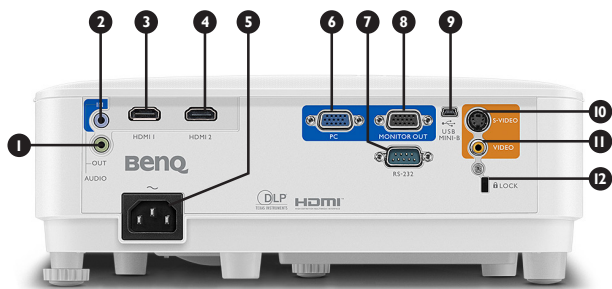

Input and Output Terminals

- 1 Audio output jack
- 2 Audio input jack
- 3 HDMI 1 input port
- 4 HDMI 2 input port
- 5 AC power jack
- 6 PC input (D-sub 15pin, Female)
- 7 RS-232 control port
- 8 Monitor output (D-sub 15pin, Female)
- 9 USB Mini-B port
- 10 S-Video input jack
- 11 Video input jack
- 12 Kensington anti-theft lock slot