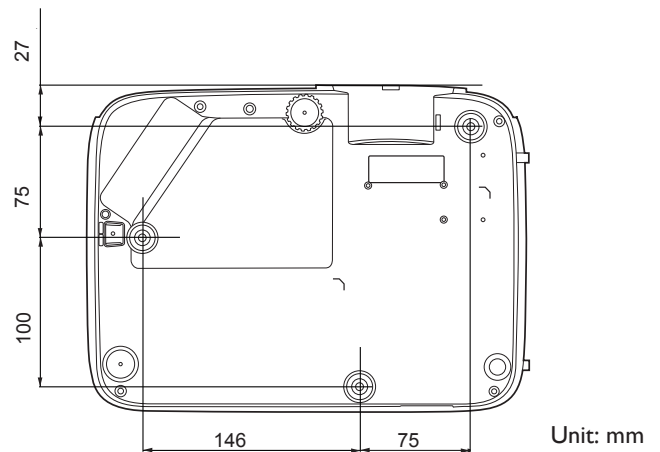

Input and Output Terminals

- 1 Audio output jack
- 2 Audio input jack
- 3 HDMI 1 input port
- 4 HDMI 2 input port
- 5 AC power jack
- 6 PC input (D-sub 15pin, Female)
- 7 RS-232 control port
- 8 Monitor output (D-sub 15pin, Female)
- 9 USB Mini-B port
- 10 S-Video input jack
- 11 Video input jack
- 12 Kensington anti-theft lock slot

Dimensions

Distance Chart

• The screen aspect ratio is 16:9 and the projected picture is in a 16:9 aspect ratio

Screen size				Distance from screen (mm)			Offset (mm)
Diagonal		H (mm)	W (mm)	Min distance (max. zoom)	Average	Max distance (min. zoom)	
inch	mm						
30	762	374	664	990	1039	1089	30
40	1016	498	886	1319	1386	1452	40
50	1270	623	1107	1649	1732	1815	50
60	1524	747	1328	1979	2079	2178	60
70	1778	872	1550	2309	2425	2541	70
80	2032	996	1771	2639	2772	2905	80
90	2286	1121	1992	2969	3118	3268	90
100	2540	1245	2214	3299	3465	3631	100
110	2794	1370	2435	3628	3811	3994	110
120	3048	1494	2657	3958	4158	4357	120
130	3302	1619	2878	4288	4504	4720	130
140	3556	1743	3099	4618	4850	5083	139
150	3810	1868	3321	4948	5197	5446	149
160	4064	1992	3542	5278	5543	5809	159
170	4318	2117	3763	5608	5890	6172	169
180	4572	2241	3985	5937	6236	6535	179
190	4826	2366	4206	6267	6583	6898	189
200	5080	2491	4428	6597	6929	7261	199
250	6350	3113	5535	8246	8661	9077	249
300	7620	3736	6641	9896	10394	10892	299

Ceiling Mount Chart

Ceiling/Wall mount screw: M4
(Max L = 25 mm; Min L = 20 mm)

BenQ Europe B.V.

Meerenakkerweg 1-17
5652 AR Eindhoven
The Netherlands
Tel: +31 88 8889200
Fax: +31 88 8889299

BenQ.eu

© 2018 BenQ Corp. Specification may vary by region, please visit your local stores for details.
Actual product's features and specifications are subject to change without notice.
This material may include corporate names and trademarks of third parties which are the properties of the third parties respectively.