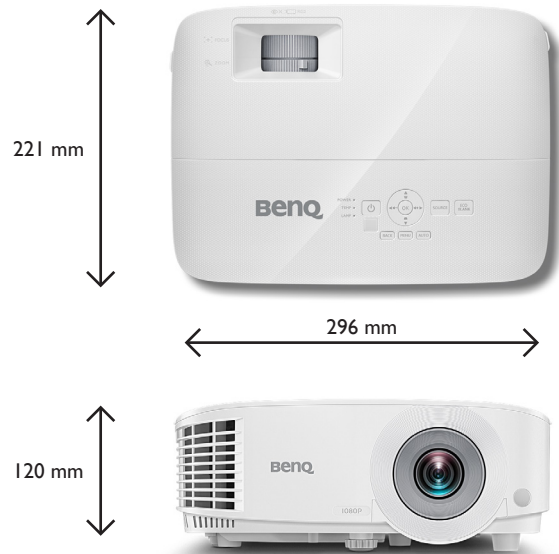

Dimensions