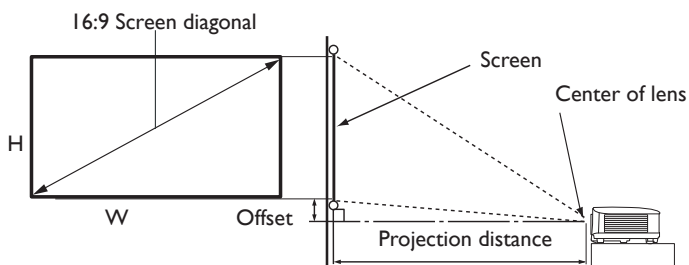

Ceiling Mount Chart

Ceiling/Wall mount screw: M4
(Max L = 25 mm; Min L = 20 mm)