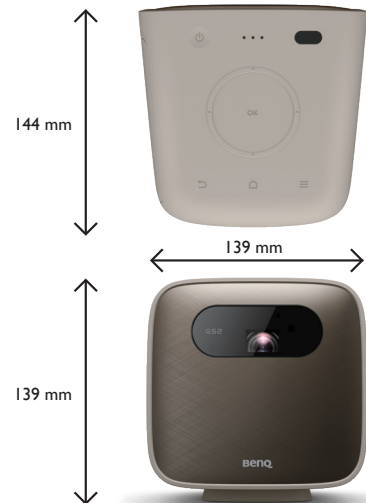

Dimensions